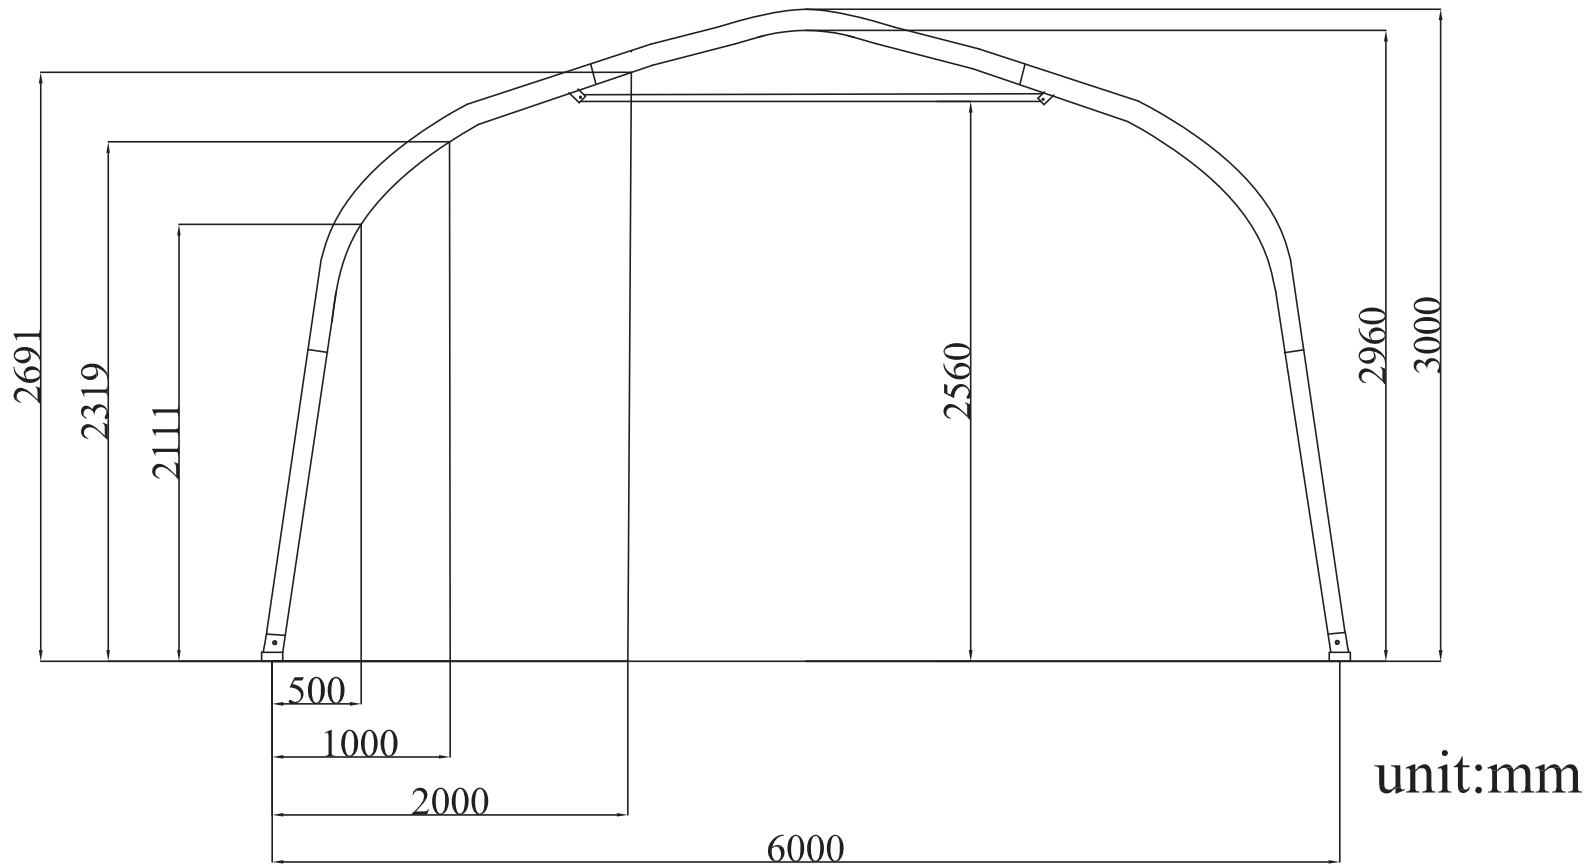

## TWO CAR GARAGE

Free Call 1800 199 060 *Nationwide*

*"Suppliers of Container Shelters and freestanding shelters, Nationwide"*