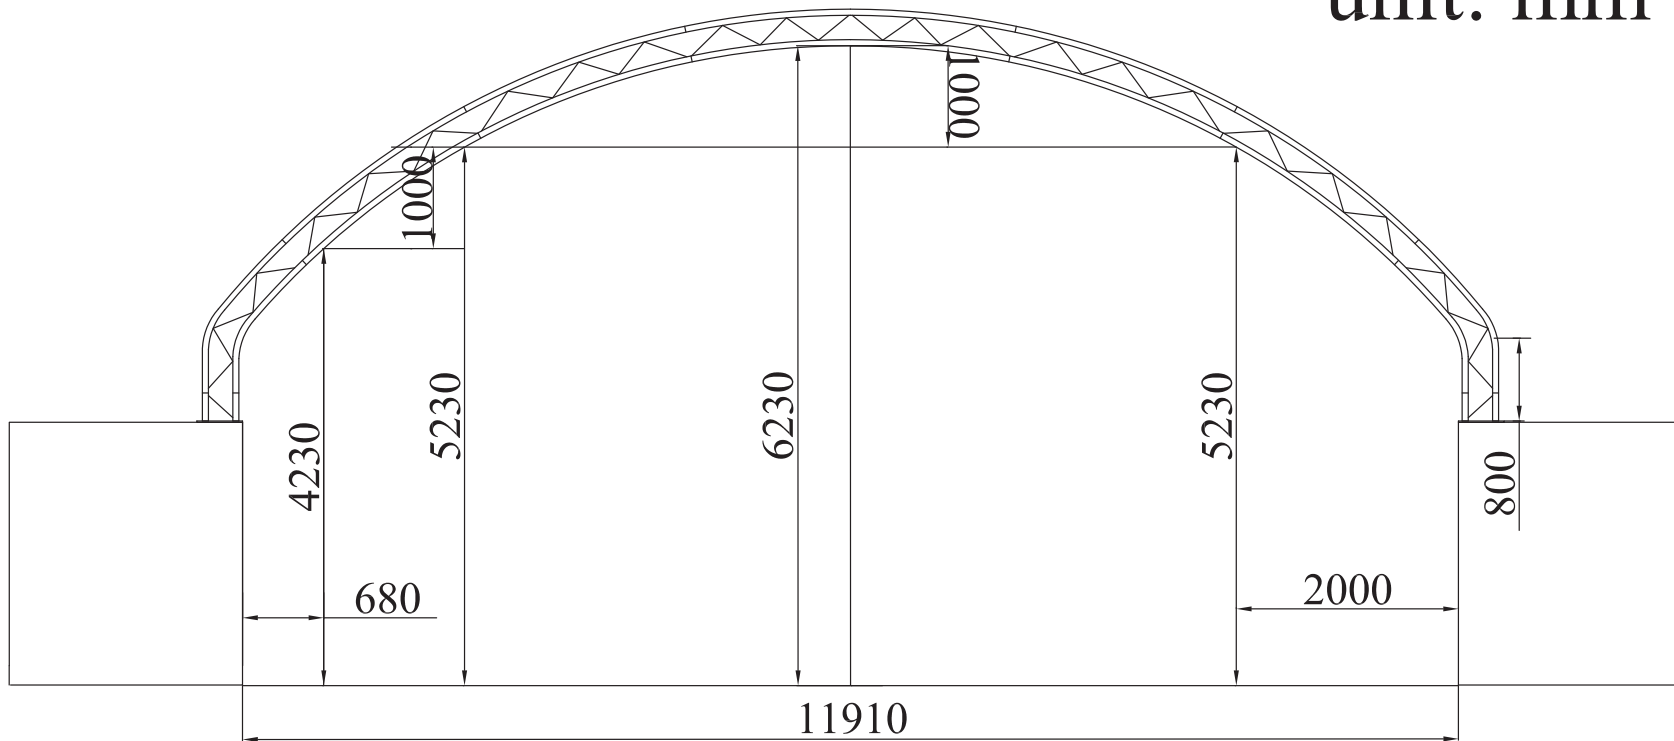

unit: mm

12m wide container shelter